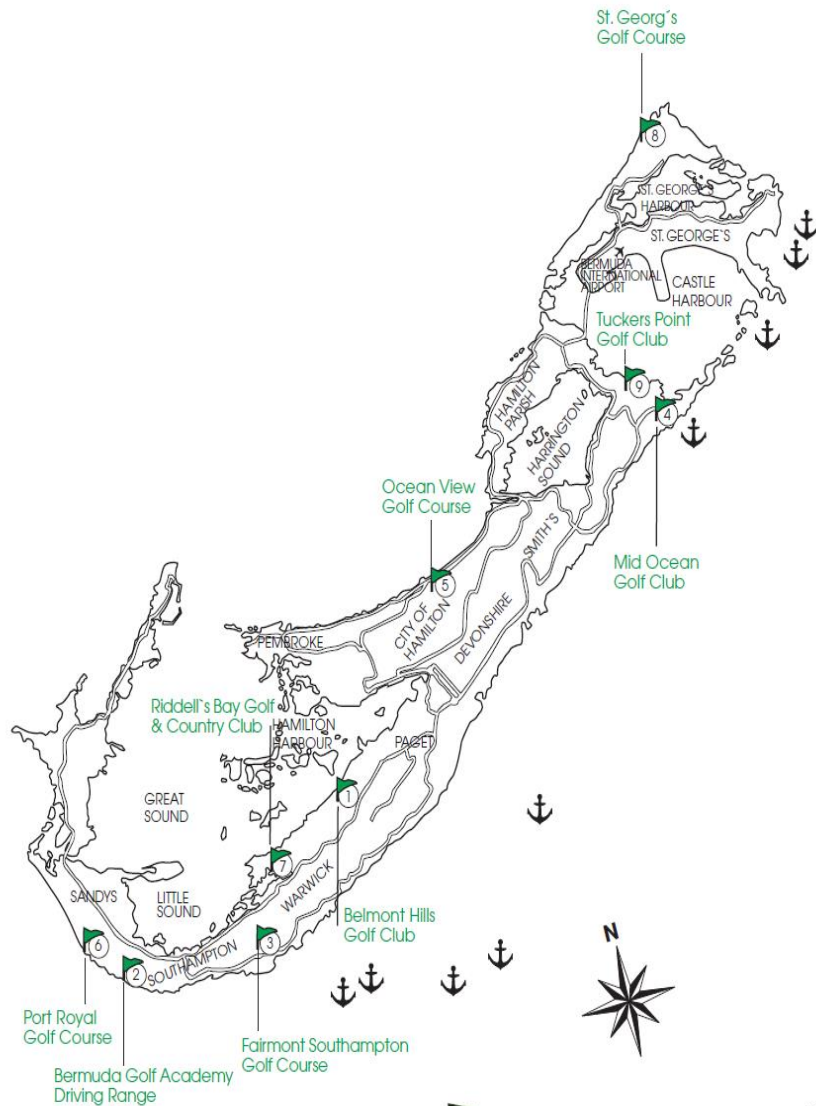

BERMUDA GOLF

EXKLUSIV GOLFFEN AUF DER TRAUMINSEL